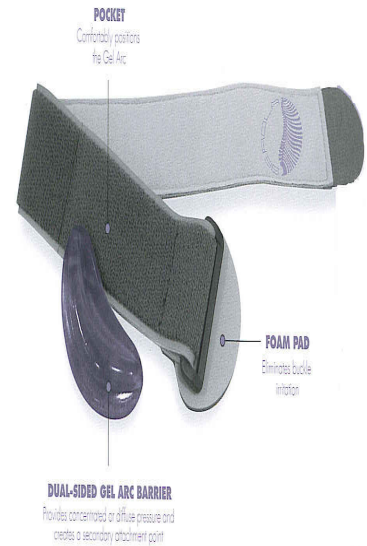

# SEROLA ELBOW

## FEATURES

- Soft, comfortable material Pocket for holding Gel Arc foam pad at buckle for added comfort
- Taking the stress off the epicondyle helps prevent further injury and pain, and allows for more efficient healing
- The Serola Gel Arc has the proper damping characteristics to absorb shock and vibration far better than the other both materials, and can do both at the same time.
- The Serola Gel Arc Elbow Brace uses a hypoallergenic foam under the buckle to maintain ultimate comfort.
- The Serola Gel Arc can be removed from its pocket in the armband and positioned in two ways for each arm.

ITEM #	SIZE
70-ELB	UNIVERSAL